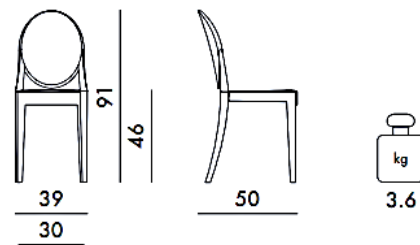

Victoria Ghost

A chair with classic line, it has a rounded back which recalls the shape of antique medallions, while the seat is linear and geometric. Victoria Ghost is available in clear or coloured polycarbonate and is made in a single injection mould. It is stable and strong, collision-proof and capable of withstanding the effects of the weather. A very charismatic product with a personality all of its own, the perfectly elegant and versatile addition to any setting.

Brand: **KARTELL**

Item type: Chair

Item code: 4857/P9

Designer: Philippe Starck

Color: Pale Fume

Dimension: 39 x 50 x 91 cm

Please click the link for more option and finishes:

https://www.kartell.com/IT/it/sedute/victoria-ghost/04857?variantName=x_colorVariant&variantValue=P9